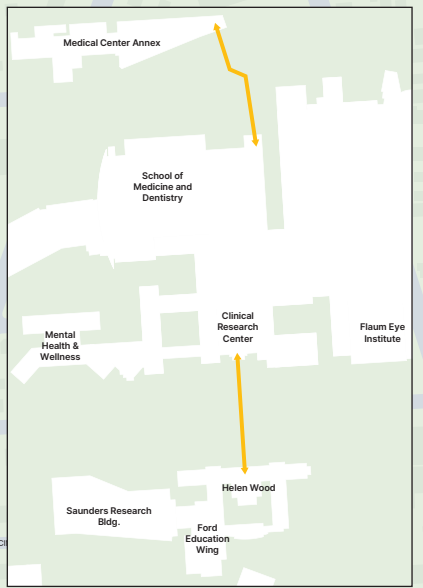

Medical Center Tunnels