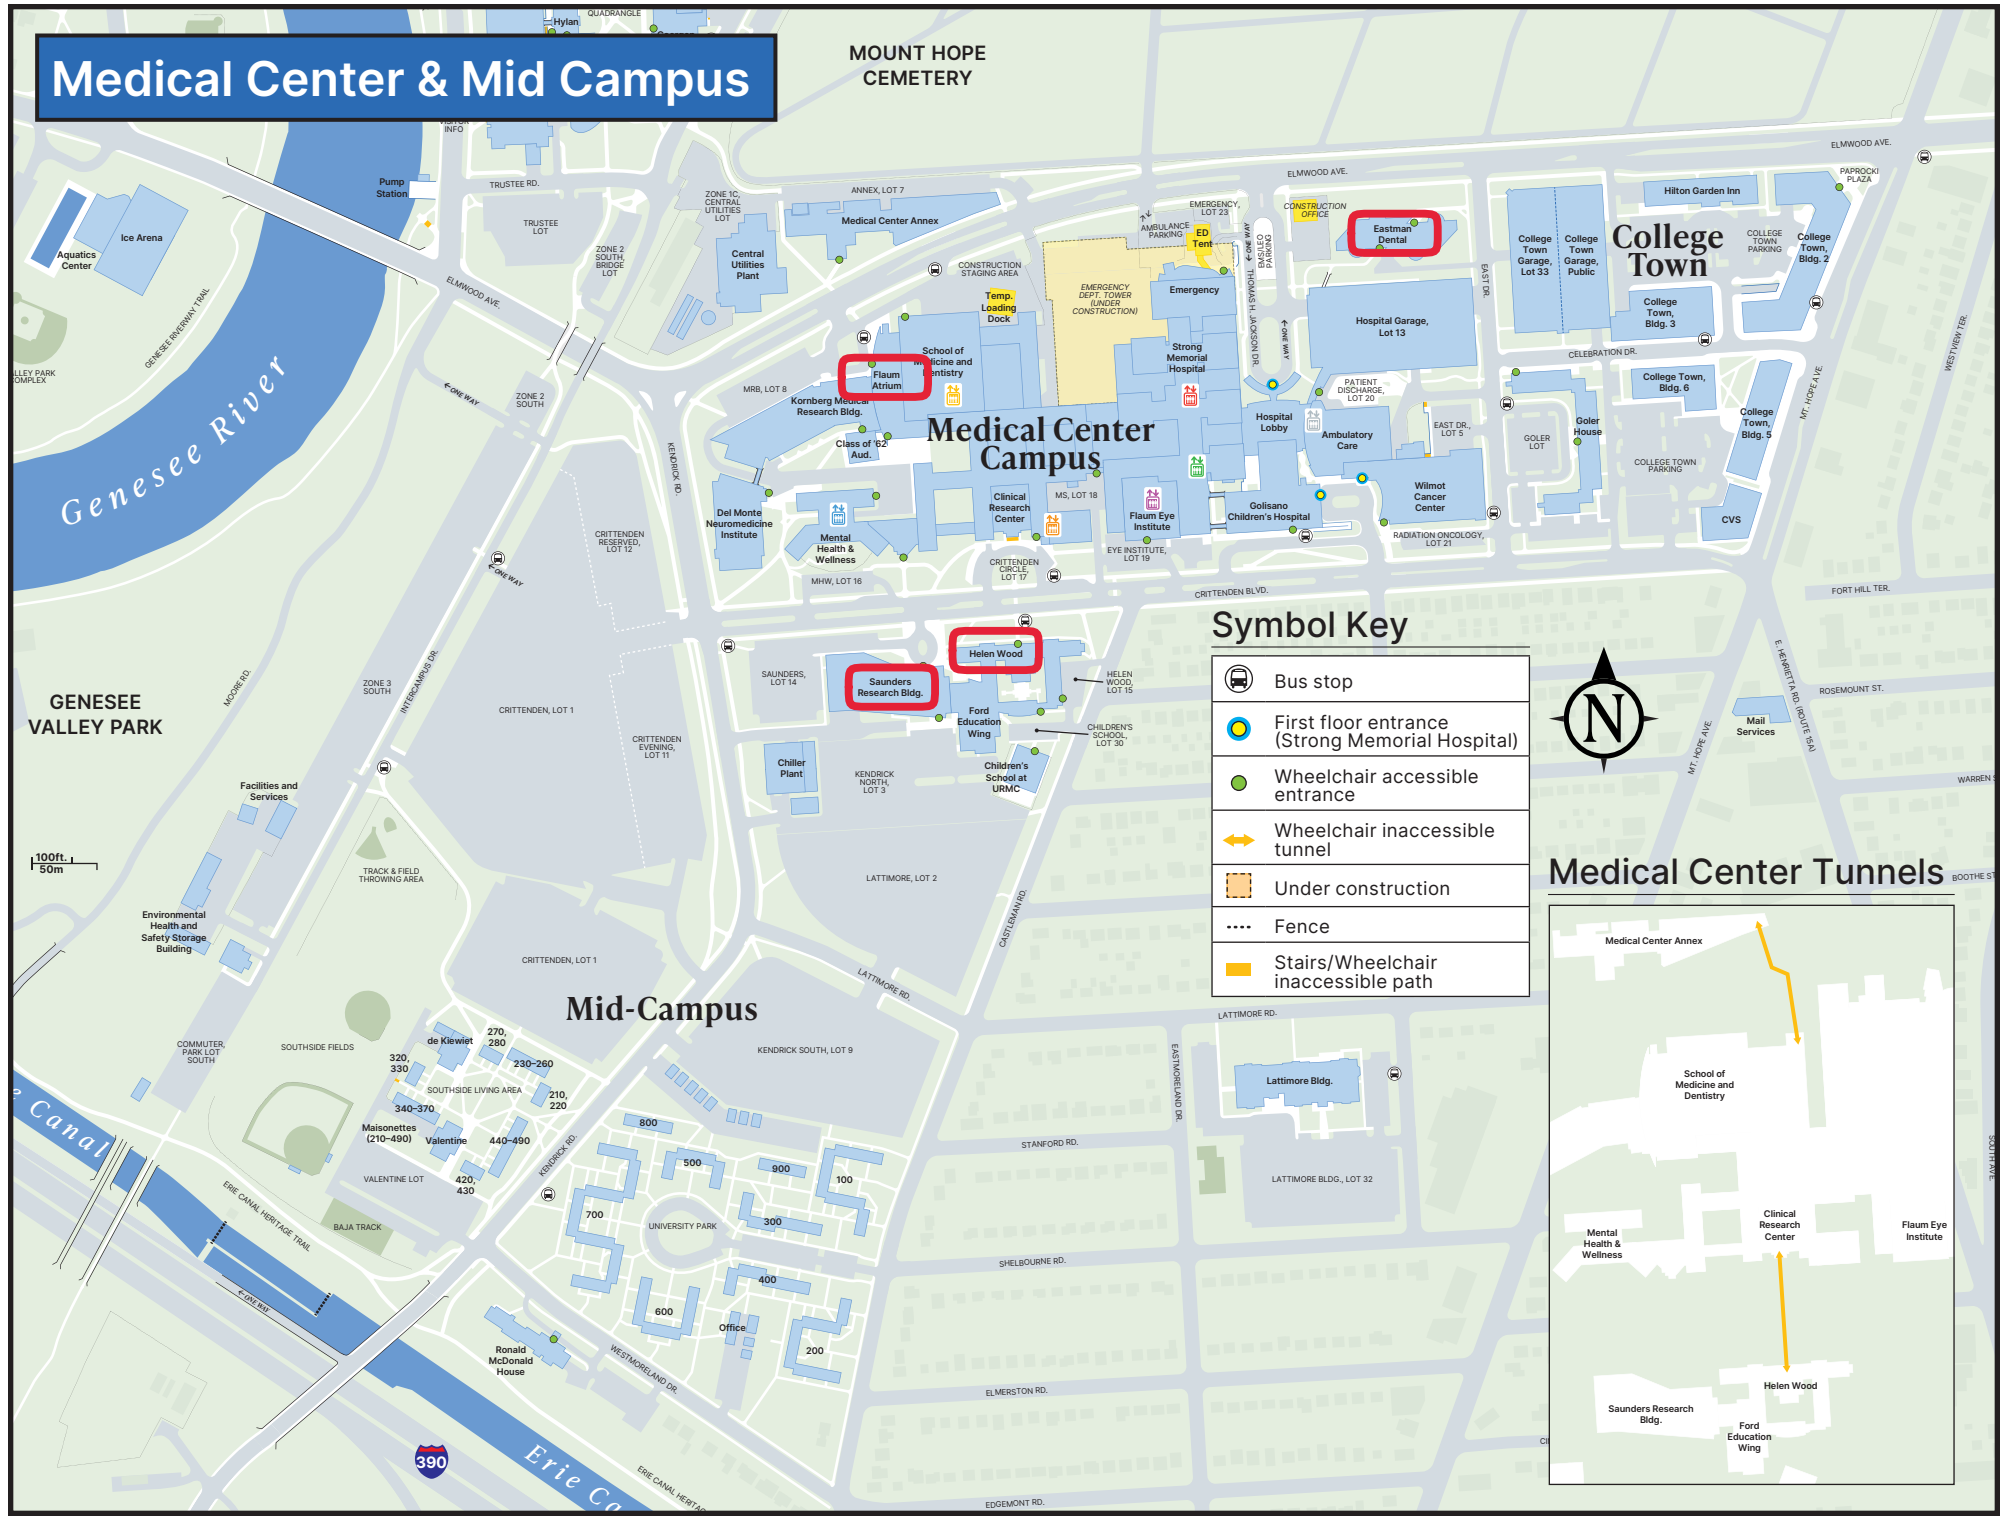

## Symbol Key

	Bus stop
	Wheelchair accessible entrance
	Wheelchair accessible tunnel entrance
	Wheelchair inaccessible tunnel entrance
	Wheelchair accessible tunnel
	Wheelchair inaccessible tunnel
	Under construction
	Fence
	Stairs/Wheelchair inaccessible path

River Campus

GENESEE VALLEY PARK

MOUNT HOPE CEMETERY

College Town

# Medical Center & Mid Campus

MOUNT HOPE CEMETERY

### Symbol Key

	Bus stop
	First floor entrance (Strong Memorial Hospital)
	Wheelchair accessible entrance
	Wheelchair inaccessible tunnel
	Under construction
	Fence
	Stairs/Wheelchair inaccessible path